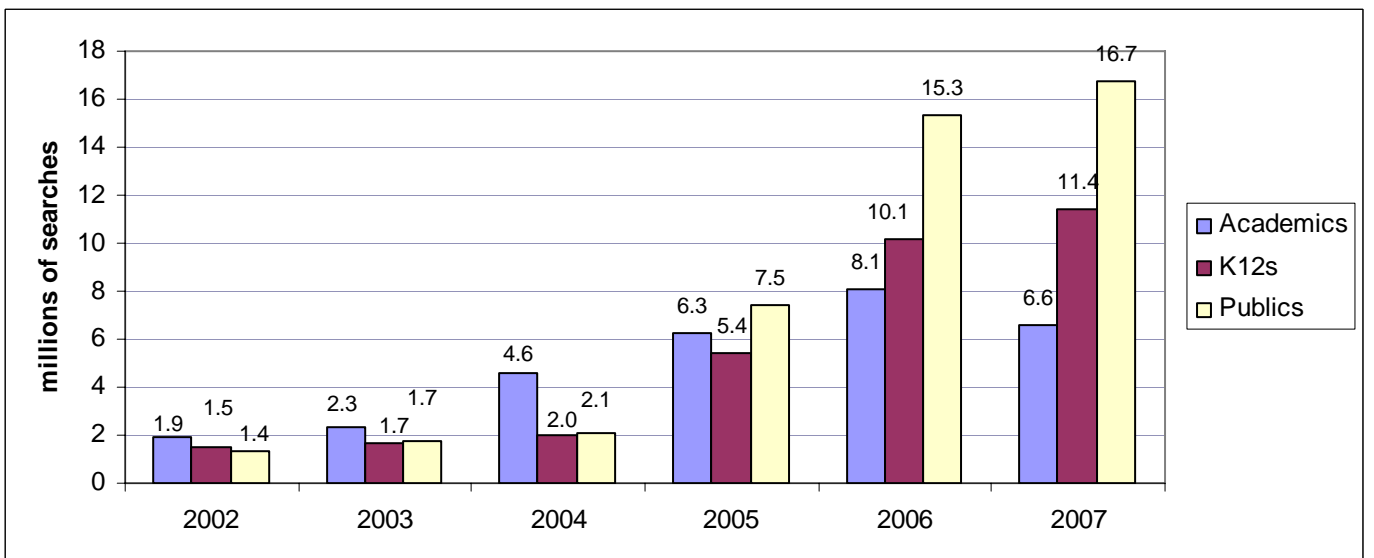

iCONN Search Statistics

Total Searches 2002-2007

2007 – 34.7 million searches

2006 – 33.5 million searches (unadjusted count - this is new base figure for the federated search portal)

2005 – 19.1 million searches (if adjusted for federated search implementation = 11.4 million searches)

2004 – 8.6 million searches

2003 – 5.7 million searches

2002 – 4.8 million searches

Searches by Library Type – Public / School (K12s) / Academic (college)

2007: Academic - 6.6 million

K12 – 11.4 million

Public – 16.7 million

2006: Academic – 8.1 million

K12 – 10.1 million

Public – 15.3 million

2005: Academic – 6.3 million

K12 – 5.4 million

Public – 7.5 million

2004: Academic – 4.6 million

K12 – 2.0 million