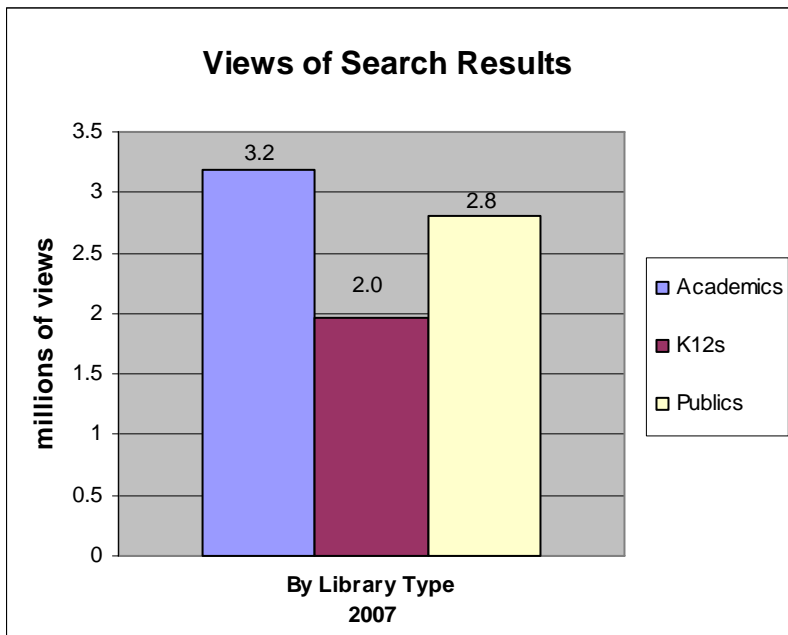

Public – 2.1 million

2003: Academic – 2.3 million

K12 – 1.7 million

Public – 1.7 million

2002: Academic – 1.9 million

K12 – 1.5 million

Public – 1.4 million

iCONN Search Statistics

Views by Library Type – New for FY2007

Note: This graph shows how many times people clicked into their search results to view actual articles, abstracts or citations. It indicates more in-depth usage of iCONN's resources as compared to the times a resource was searched.

2007 Total: 8.0 million views Academics - 3.2 million K12s – 2.0 million Publics - 2.8 million