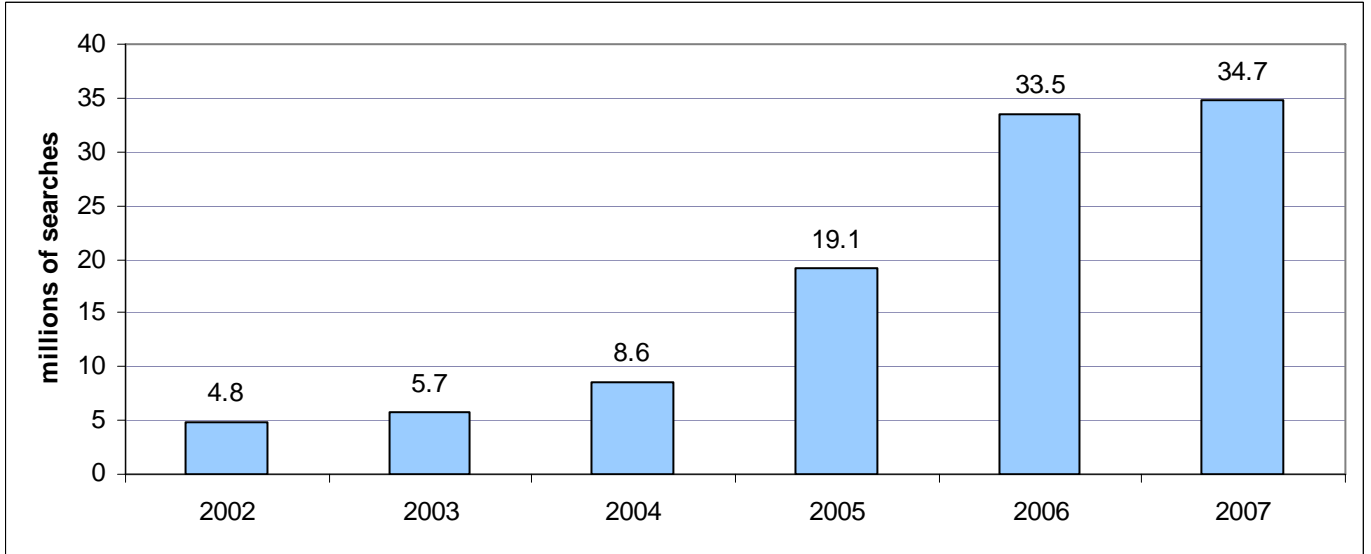

iCONN Search Statistics

Total Searches 2002-2007

2007 – 34.7 million searches

2006 – 33.5 million searches (unadjusted count - this is new base figure for the federated search portal)

2005 – 19.1 million searches (if adjusted for federated search implementation = 11.4 million searches)

2004 – 8.6 million searches

2003 – 5.7 million searches

2002 – 4.8 million searches

Searches by Library Type – Public / School (K12s) / Academic (college)

2007: Academic - 6.6 million

K12 – 11.4 million

Public – 16.7 million