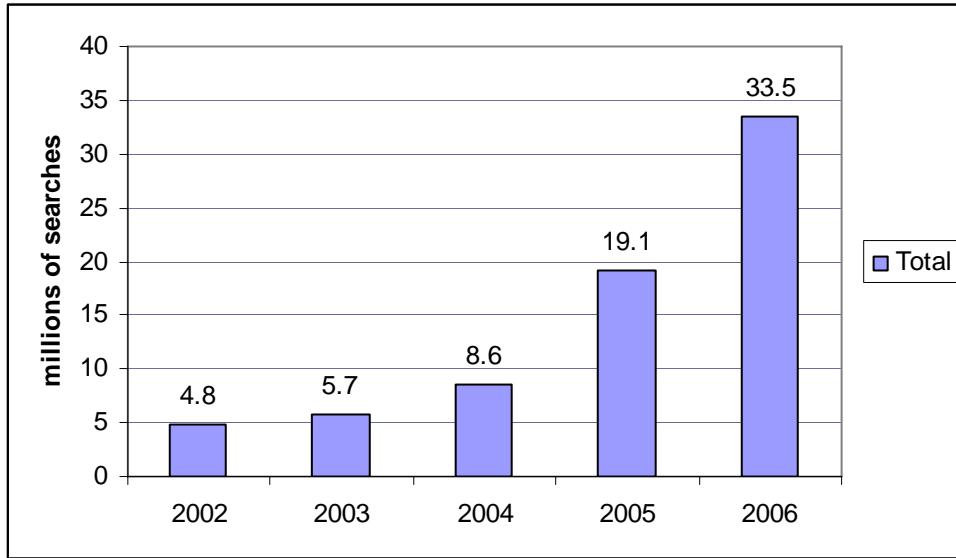

iCONN Search Statistics

Total Searches 2002-2006

- 2006 – 33.5 million searches (unadjusted count - this is new base figure for the federated search portal)
- 2005 – 19.1 million searches (if adjusted for federated search implementation = 11.4 million searches)
- 2004 – 8.6 million searches
- 2003 – 5.7 million searches
- 2002 – 4.8 million searches

Searches by Library Type – Public / School (K12s) / Academic (college)

- 2006: Academic – 8.1 million K12 – 10.1 million Public – 15.3 million
- 2005: Academic – 6.3 million K12 – 5.4 million Public – 7.5 million
- 2004: Academic – 4.6 million K12 – 2.0 million Public – 2.1 million
- 2003: Academic – 2.3 million K12 – 1.7 million Public – 1.7 million
- 2002: Academic – 1.9 million K12 – 1.5 million Public – 1.4 million