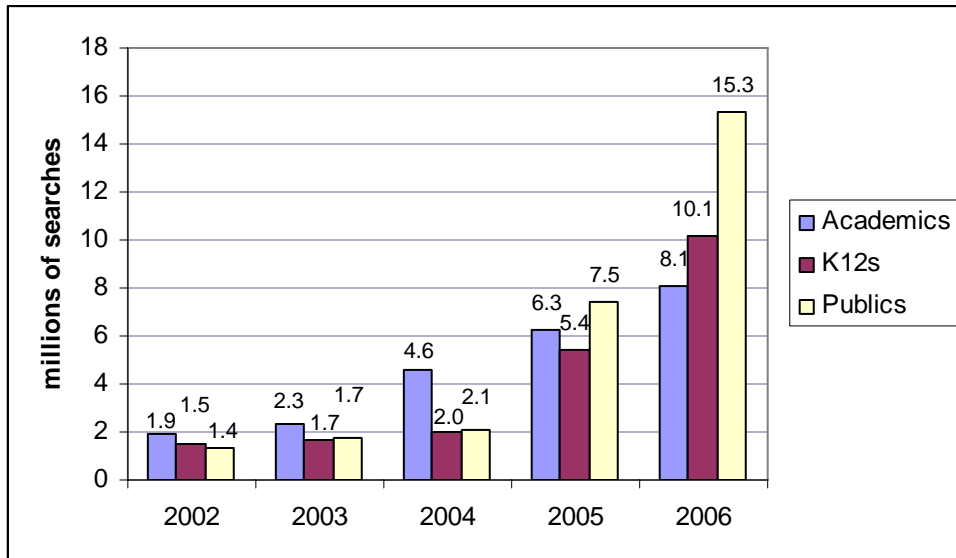

iCONN Search Statistics

Total Searches 2002-2006

- 2006 – 33.5 million searches (unadjusted count - this is new base figure for the federated search portal)
- 2005 – 19.1 million searches (if adjusted for federated search implementation = 11.4 million searches)
- 2004 – 8.6 million searches
- 2003 – 5.7 million searches
- 2002 – 4.8 million searches

Searches by Library Type – Public / School (K12s) / Academic (college)

- 2006: Academic – 8.1 million K12 – 10.1 million Public – 15.3 million
- 2005: Academic – 6.3 million K12 – 5.4 million Public – 7.5 million
- 2004: Academic – 4.6 million K12 – 2.0 million Public – 2.1 million
- 2003: Academic – 2.3 million K12 – 1.7 million Public – 1.7 million
- 2002: Academic – 1.9 million K12 – 1.5 million Public – 1.4 million